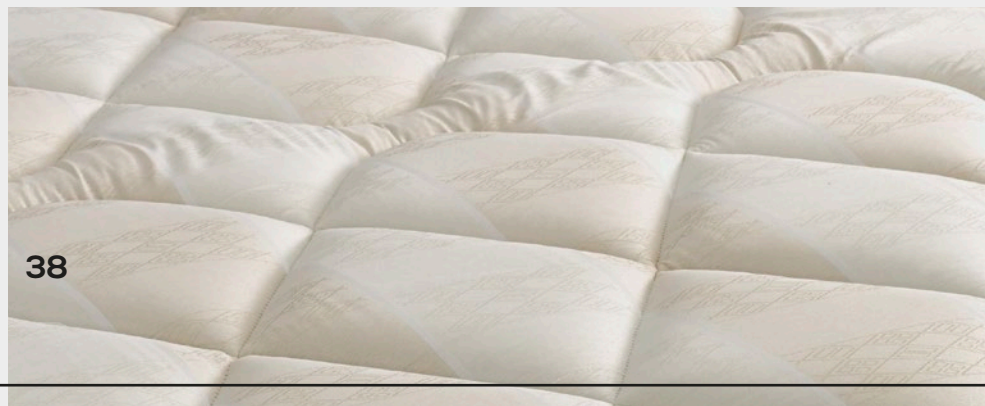

MARLBOROUGH

Quilted

- Finest Quality Materials
- Luxury Comfort Fillings
- Turn Mattress Regularly
- Hand made in the UK by Skilled Craftsmen

The Marlborough is a supportive mattress with comfort fillings. This a turn mattress and has a quilted finish. Hand crafted in the UK by skilled craftsmen.

38

MARQUIS

Orthopaedic Quilted

- Orthopaedic Support
- Luxurious Fillings
- Turn Mattress Regularly
- Hand made in the UK by Skilled Craftsmen

The Marquis is a tradition coil sprung mattress with supported with layers of luxurious supportive fillings; ideal for those looking for additional orthopaedic support to the back and neck. This a turn mattress and has a quilted finish.